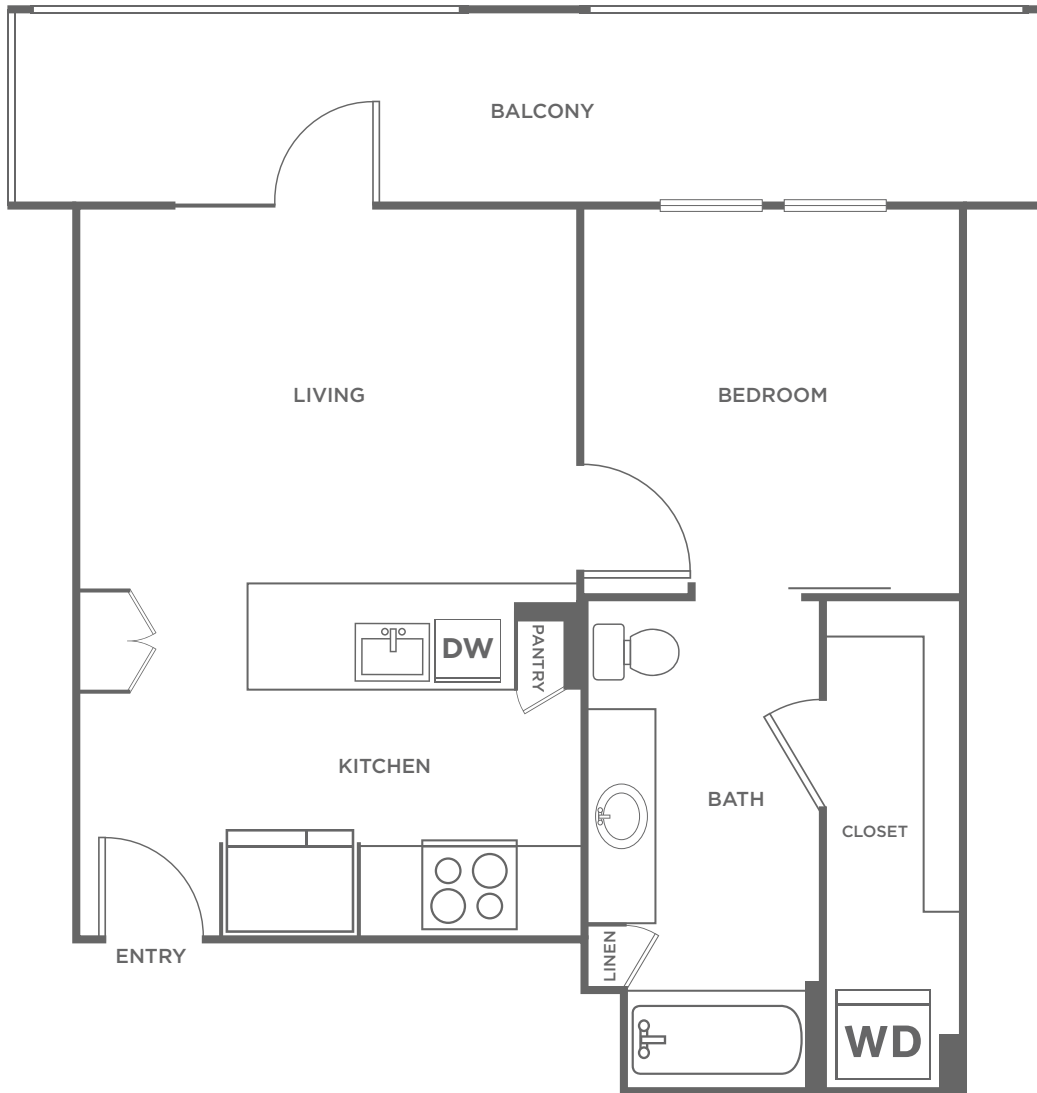

A1

1 BED / 1 BATH

657

SQ. FT.

the
Rylan
— Apts.

100 Main Street | Vista, CA 92083

www.therylanvista.com

**Floor plans are artist's rendering. All dimensions are approximate. Actual product and specifications may vary in dimension or detail. Not all features are available in every apartment. Prices and availability are subject to change. Please see a representative for details.*