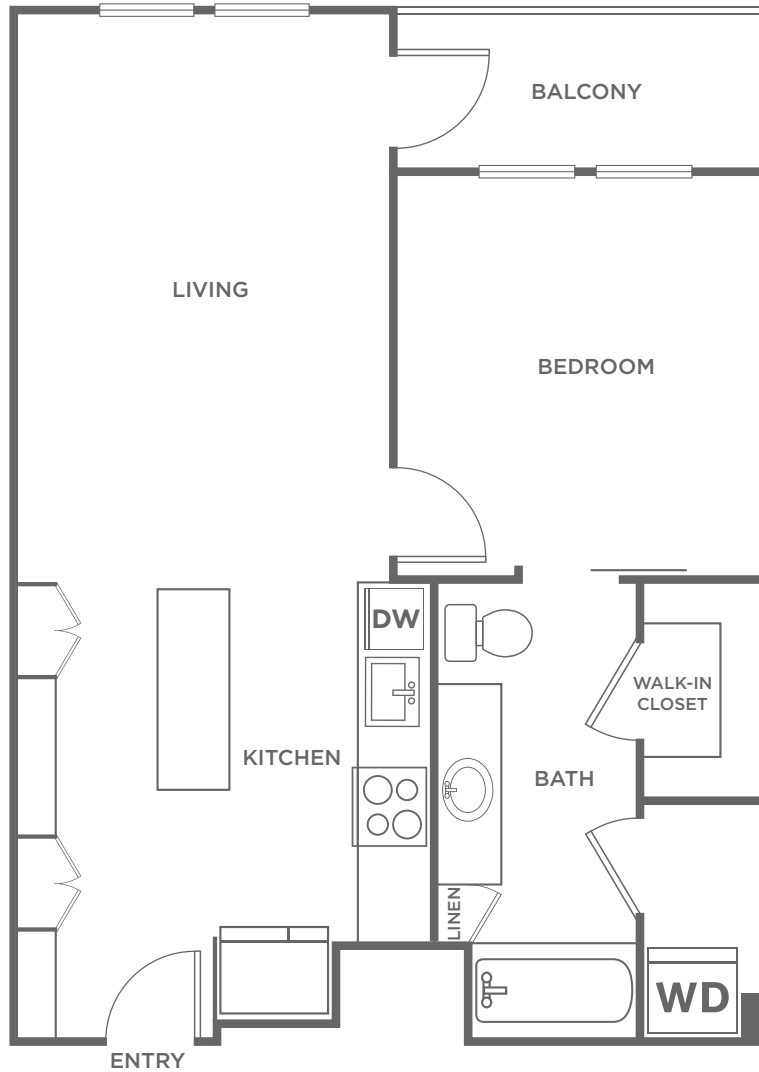

A3

1 BED / 1 BATH

735-742

SQ. FT.

the Rylan — Apts.	100 Main Street Vista, CA 92083
	www.therylanvista.com

**Floor plans are artist's rendering. All dimensions are approximate. Actual product and specifications may vary in dimension or detail. Not all features are available in every apartment. Prices and availability are subject to change. Please see a representative for details.*