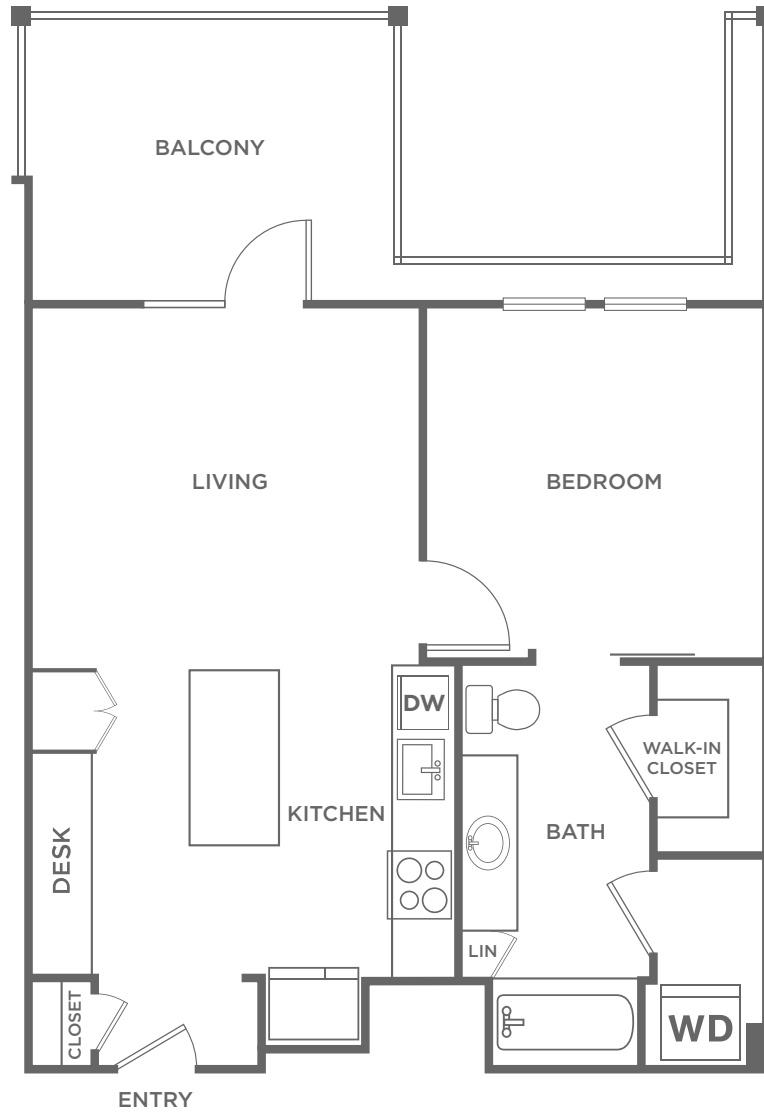

A4

1 BED / 1 BATH

764

SQ. FT.

the Rylan — Apts.	100 Main Street Vista, CA 92083
	www.therylanvista.com

**Floor plans are artist's rendering. All dimensions are approximate. Actual product and specifications may vary in dimension or detail. Not all features are available in every apartment. Prices and availability are subject to change. Please see a representative for details.*