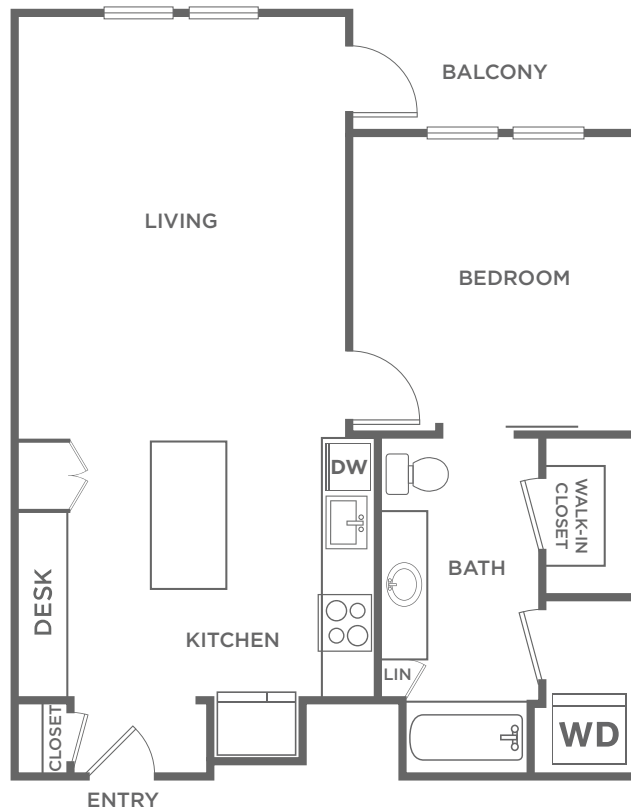

A5

1 BED / 1 BATH

822838

SQ. FT.

the
Rylan
— Apts.

100 Main Street | Vista, CA 92083

www.therylanvista.com

**Floor plans are artist's rendering. All dimensions are approximate. Actual product and specifications may vary in dimension or detail. Not all features are available in every apartment. Prices and availability are subject to change. Please see a representative for details.*