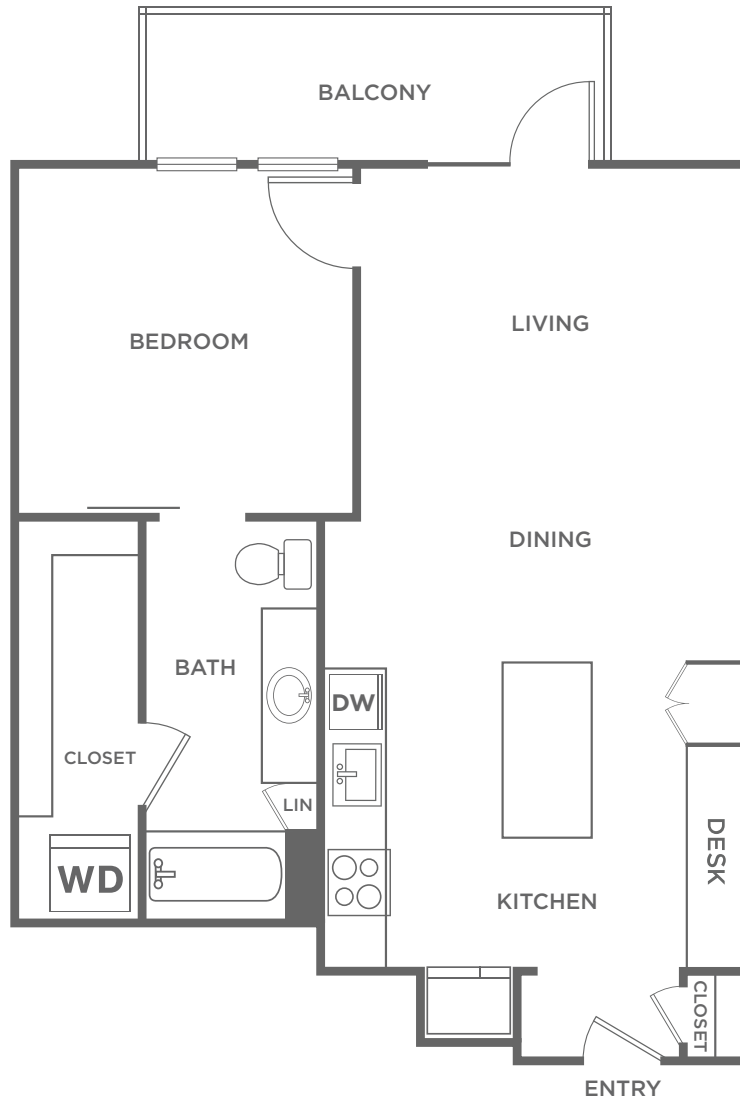

A6

1 BED / 1 BATH

843

SQ. FT.

the Rylan — Apts.	100 Main Street Vista, CA 92083
	www.therylanvista.com

**Floor plans are artist's rendering. All dimensions are approximate. Actual product and specifications may vary in dimension or detail. Not all features are available in every apartment. Prices and availability are subject to change. Please see a representative for details.*