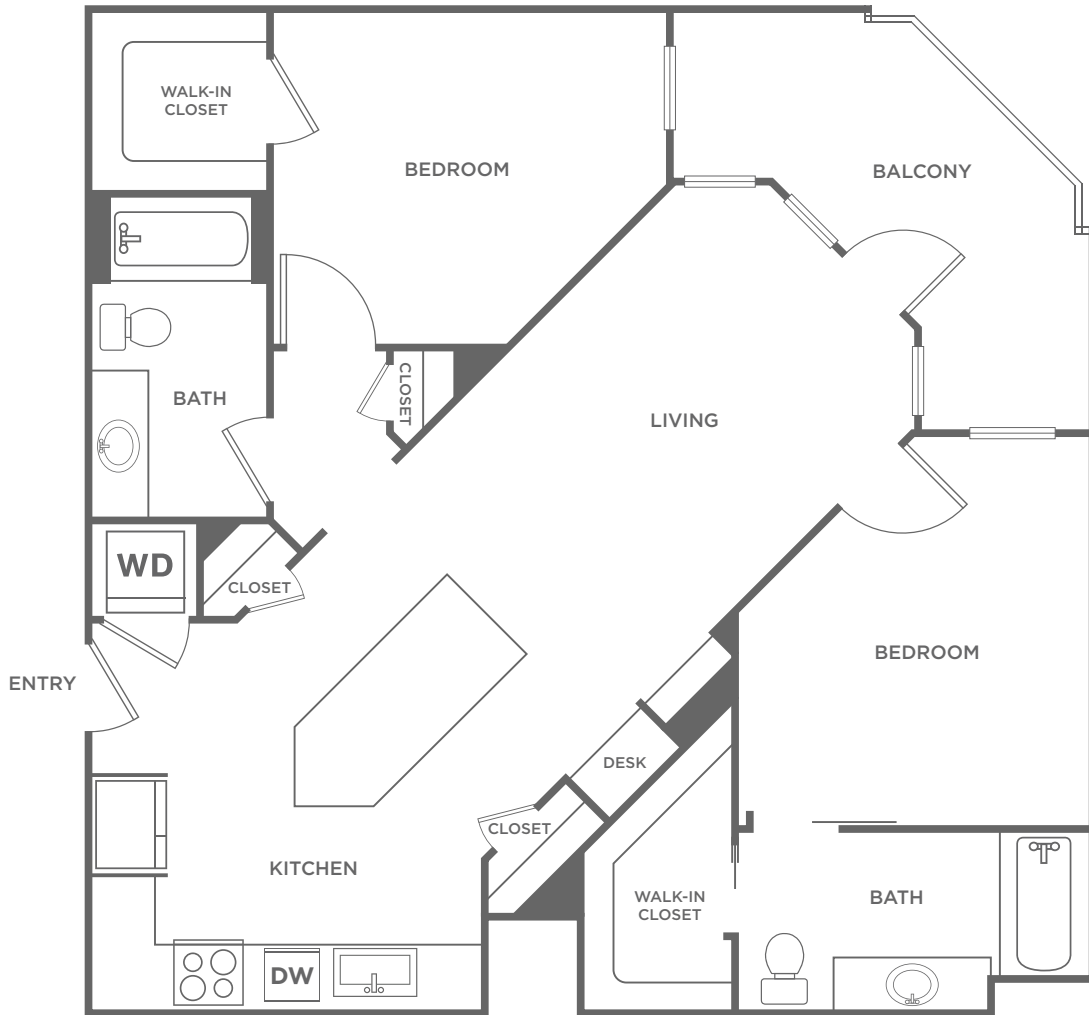

B2

2 BED / 2 BATH

1146

SQ. FT.

the
Rylan
— Apts.

100 Main Street | Vista, CA 92083

www.therylanvista.com

**Floor plans are artist's rendering. All dimensions are approximate. Actual product and specifications may vary in dimension or detail. Not all features are available in every apartment. Prices and availability are subject to change. Please see a representative for details.*