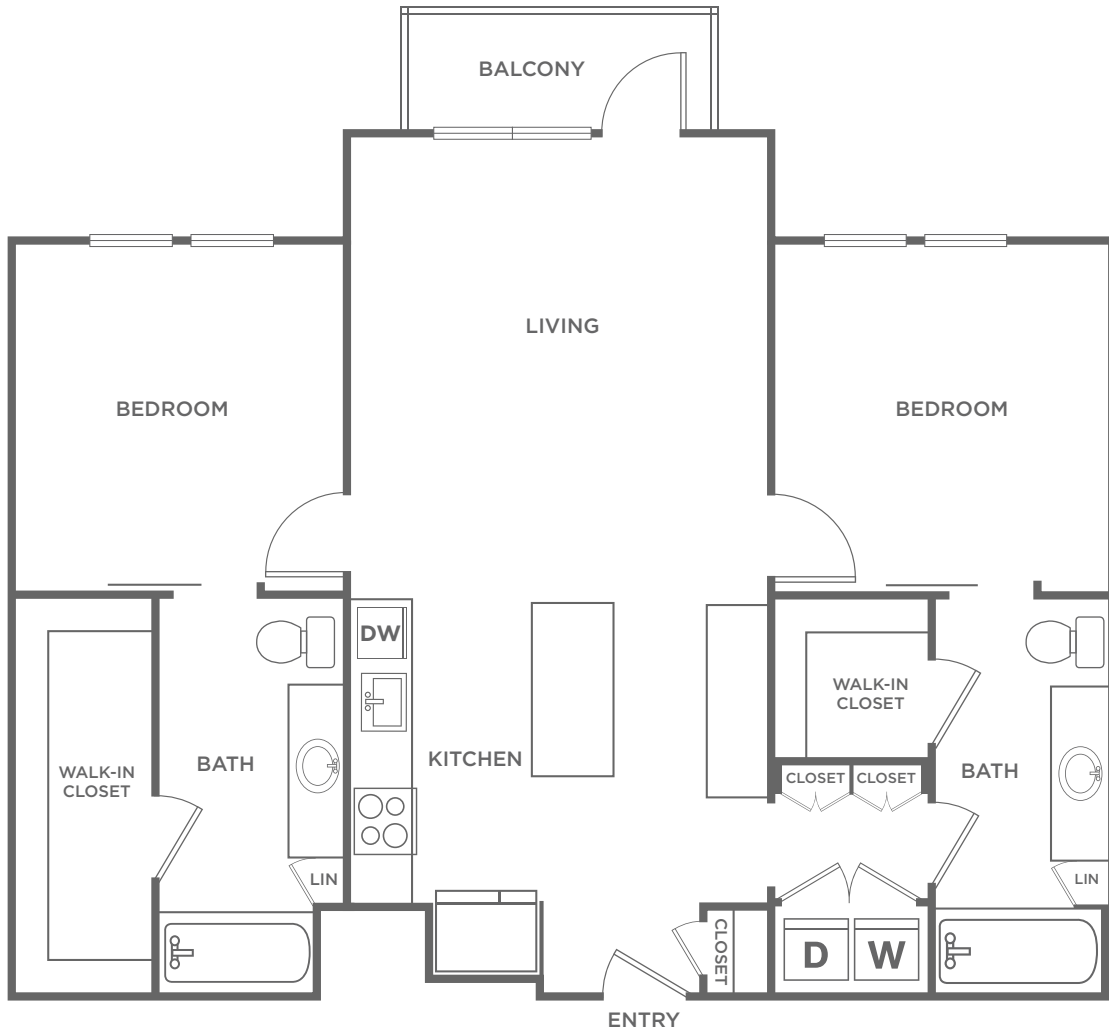

B4

2 BED / 2 BATH

1209

SQ. FT.

the
Rylan
— Apts.

100 Main Street | Vista, CA 92083

www.therylanvista.com

**Floor plans are artist's rendering. All dimensions are approximate. Actual product and specifications may vary in dimension or detail. Not all features are available in every apartment. Prices and availability are subject to change. Please see a representative for details.*