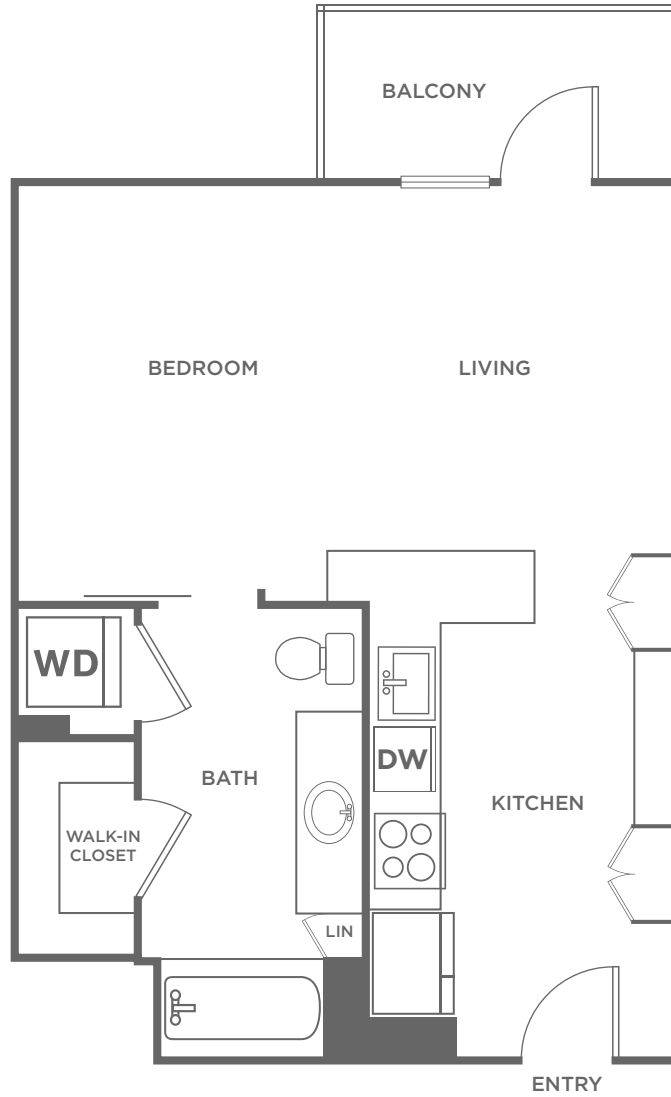

S1

STUDIO / 1 BATH

593

SQ. FT.

the Rylan — Apts.	100 Main Street Vista, CA 92083
	www.therylanvista.com

**Floor plans are artist's rendering. All dimensions are approximate. Actual product and specifications may vary in dimension or detail. Not all features are available in every apartment. Prices and availability are subject to change. Please see a representative for details.*