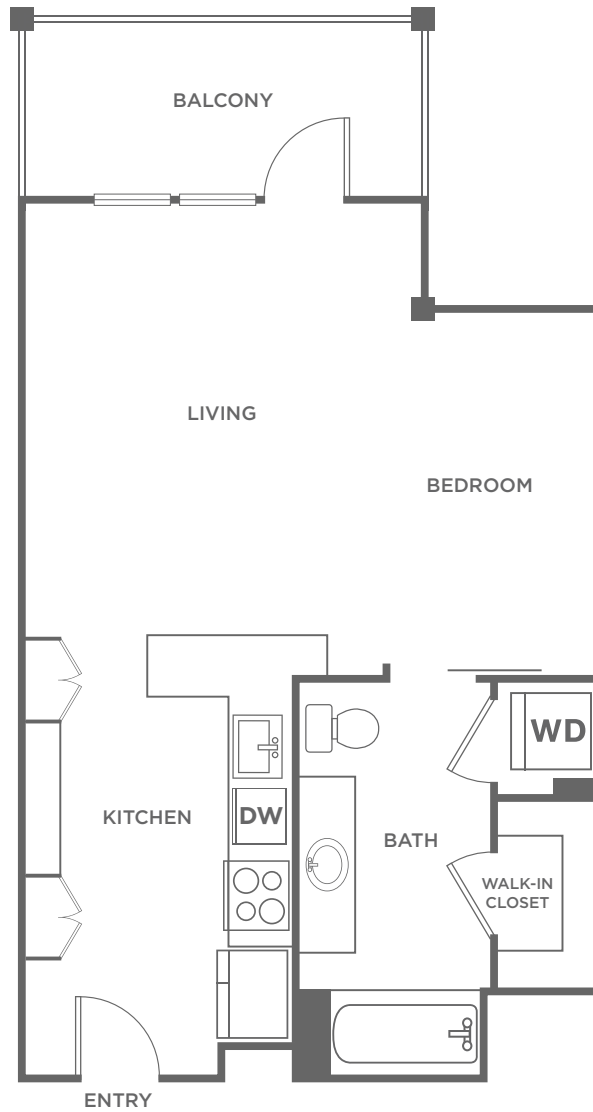

S2

STUDIO / 1 BATH

658

SQ. FT.

the Rylan — Apts.	100 Main Street Vista, CA 92083
	www.therylanvista.com

**Floor plans are artist's rendering. All dimensions are approximate. Actual product and specifications may vary in dimension or detail. Not all features are available in every apartment. Prices and availability are subject to change. Please see a representative for details.*