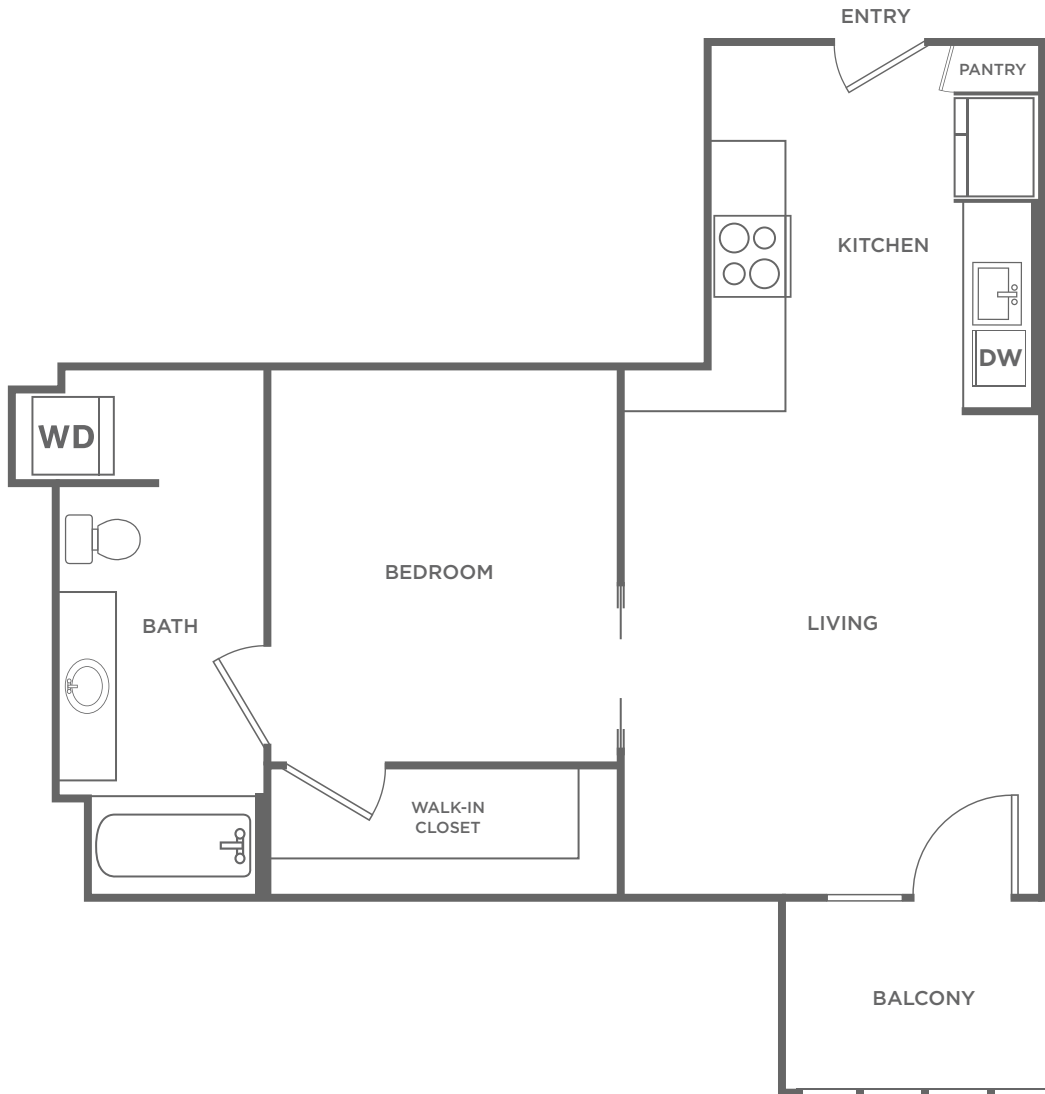

S3

STUDIO / 1 BATH

660-668

SQ. FT.

the
Rylan
— Apts.

100 Main Street | Vista, CA 92083

www.therylanvista.com

**Floor plans are artist's rendering. All dimensions are approximate. Actual product and specifications may vary in dimension or detail. Not all features are available in every apartment. Prices and availability are subject to change. Please see a representative for details.*