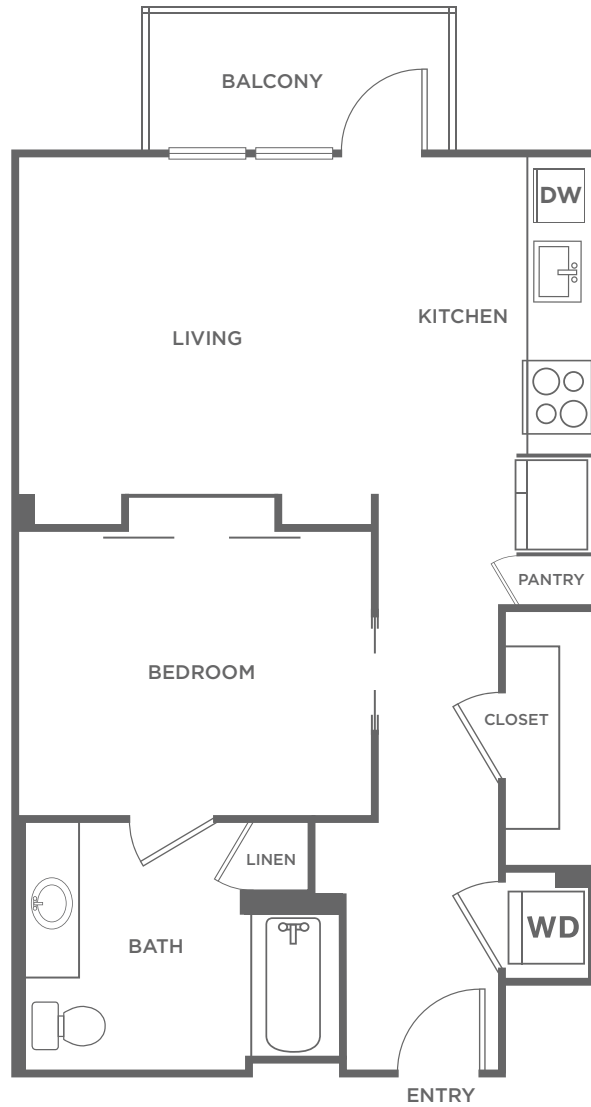

S4

STUDIO / 1 BATH

700

SQ. FT.

the
Rylan
— Apts.

100 Main Street | Vista, CA 92083

www.therylanvista.com

**Floor plans are artist's rendering. All dimensions are approximate. Actual product and specifications may vary in dimension or detail. Not all features are available in every apartment. Prices and availability are subject to change. Please see a representative for details.*